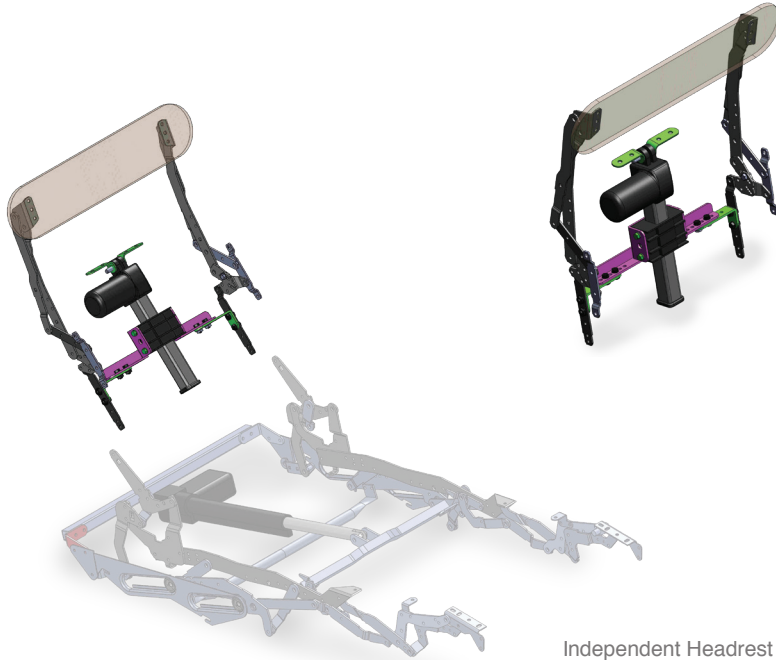

# Contempo™

Independent Headrest

Independent Headrest

- VARIABLE 120° HEADREST POSITION
- MANUAL OR POWER
- 2- AND 4-BUTTON REMOTE ACTIVATION OF POWER VERSION
- EZ OPERATION
- EXTENDED HEAD SUPPORT
- ENDLESS STYLING OPTIONS

## State-of-the-art independent power headrests.

Contempo™ is an independent headrest designed for any wood-to-the-floor or metal-to-the-floor chairs needing more contemporary headrest support. It is available in manual or power operation with 120° variable headrest positions.

Single

Love Seat

Sofa

Sectional

Theater

*Leggett & Platt*  
FURNITURE COMPONENTS

800.888.4569  
HFC@leggett.com  
LPFurnitureComponents.com