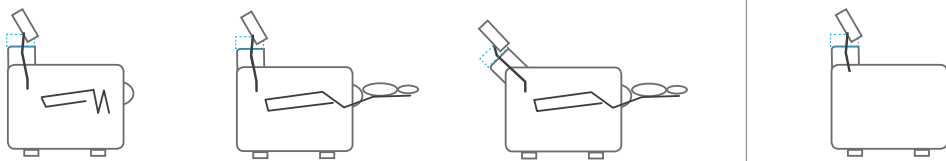

# Contempo™

Independent Headrest

Independent Headrest

- VARIABLE 120° HEADREST POSITION
- MANUAL OR POWER
- 2- AND 4-BUTTON REMOTE ACTIVATION OF POWER VERSION
- EZ OPERATION
- EXTENDED HEAD SUPPORT
- ENDLESS STYLING OPTIONS

## State-of-the-art independent power headrests.

Contempo™ is an independent headrest designed for any wood-to-the-floor or metal-to-the-floor chairs needing more contemporary headrest support. It is available in manual or power operation with 120° variable headrest positions.