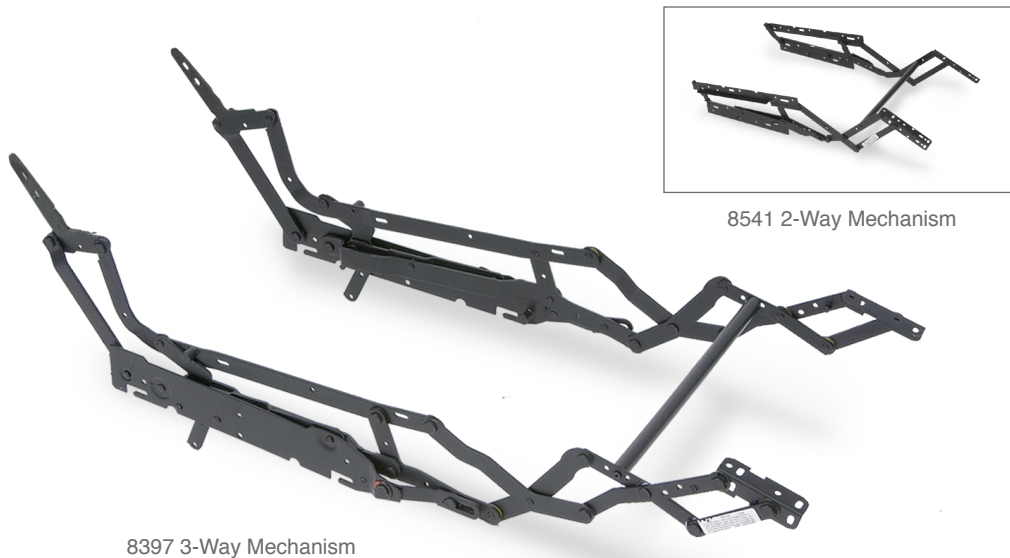

# Dura Recline™

Wood-to-the-Floor Mechanism

## Two- or three-way push-on-the-arm mechanism.

Dura Recline™ is available as a two- or three-way push-on-the-arm mechanism. The two-way version features a fixed seat/back angle providing comfortable TV or full-recline positions. The three-way features a breakaway back that opens to a full-layout position.

Single

Love Seat

Sofa

Sectional

### SEAT CUSHION WIDTH REFERENCE CHART

PRODUCT NO.	SEAT CUSHION WIDTH
8541 2-way	Multiple seat width options dictated by wooden frame
8397 3-way	Multiple seat width options dictated by wooden frame

*Leggett & Platt*  
FURNITURE COMPONENTS