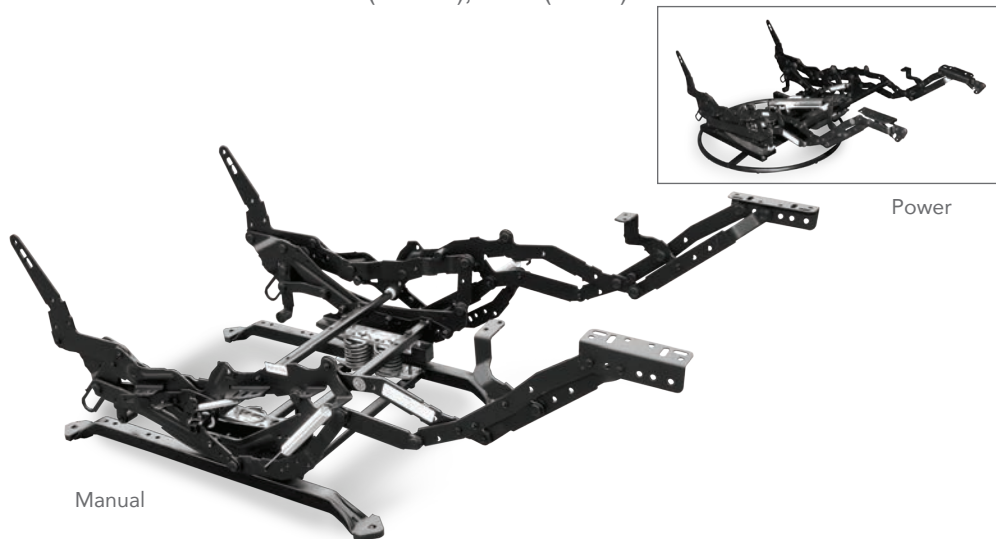

EZPRO ROCKER

Metal-to-the-Floor Mechanism
8752 (Manual), 8852 (Power)

- METAL-TO-THE-FLOOR
MANUAL, POWER, OR PM VERSIONS AVAILABLE
- EZ OPERATION
350 lbs WEIGHT CAPACITY
- HEADREST OPTION AVAILABLE
MORE LAYOUT IN FULL-RECLINE POSITION
- STANDARD, EXTENDED, OR SPLIT OTTOMAN
LUMBAR OPTION AVAILABLE

The next generation of ergonomic mechanisms.

EZPRO rocker features backrest pivot points that have been relocated to the optimum position to correspond with the same pivot points in the human body. Its design improves seating comfort and reduces the gap between back and seat cushions.

- Single
- Love Seat
- Sofa

SEAT CUSHION WIDTH REFERENCE CHART

ORDERING DASH	SEAT CUSHION WIDTH	
	INCHES	METRIC
0	20.5	520.70
1	21.5	546.10
2	22.5	571.50
3	23.5	596.90
4	24.5	622.30
5	25.5	647.70
6	26.5	673.10
7	27.5	698.50
9	29.5	749.30
10	30.5	774.70
13	33.5	850.90
14	34.5	876.30