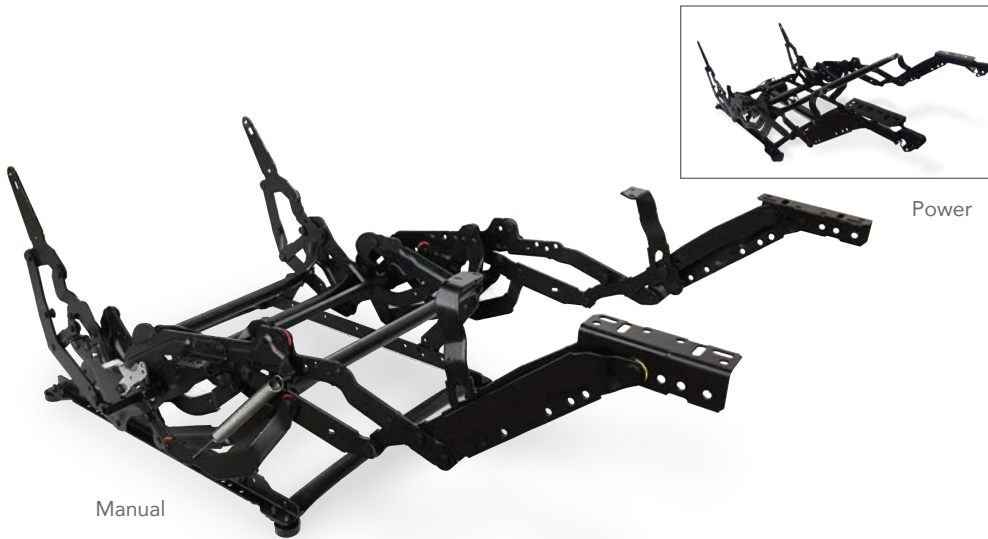

EZPRO Wallhugger®

Metal-to-the-Floor Mechanism
8702 (Manual), 8802 PM+ (Power)

Manual

Power

-  METAL-TO-THE-FLOOR
-  MANUAL, POWER, OR PM VERSIONS AVAILABLE
-  EZ OPERATION
-  350 lbs WEIGHT CAPACITY
-  WALL HUGGER
-  38° BACK INCLINE
-  DORSA LUMBAR OPTION AVAILABLE
-  VERSATILT SL HEADREST OPTION AVAILABLE

The next generation of ergonomic mechanisms.

EZPRO Wallhugger® is a metal-to-the-floor mechanism that corresponds to the same pivot points in the human body. It reduces the gap between the seat and back cushions and has improved lumbar support in the full-recline position.

SEAT CUSHION WIDTH REFERENCE CHART

ORDERING DASH	SEAT CUSHION WIDTH	
	INCHES	METRIC
0	20.5	520.70
1	21.5	546.10
2	22.5	571.50
3	23.5	596.90
4	24.5	622.30
5	25.5	647.70
6	26.5	673.10
7	27.5	698.50
9	29.5	749.30
10	30.5	774.70
13	33.5	850.90
14	34.5	876.30