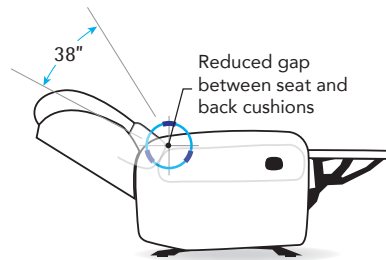

EZPRO Wallhugger®

Metal-to-the-Floor Mechanism
8702 (Manual), 8802 PM+ (Power)

Manual

Power

-  METAL-TO-THE-FLOOR
-  MANUAL, POWER, OR PM VERSIONS AVAILABLE
-  EZ OPERATION
-  350 lbs WEIGHT CAPACITY
-  WALL HUGGER
-  38° BACK INCLINE
-  DORSA LUMBAR OPTION AVAILABLE
-  VERSATILT SL HEADREST OPTION AVAILABLE

The next generation of ergonomic mechanisms.

EZPRO Wallhugger® is a metal-to-the-floor mechanism that corresponds to the same pivot points in the human body. It reduces the gap between the seat and back cushions and has improved lumbar support in the full-recline position.

SEAT CUSHION WIDTH REFERENCE CHART

ORDERING DASH	SEAT CUSHION WIDTH	
	INCHES	METRIC
0	20.5	520.70
1	21.5	546.10
2	22.5	571.50
3	23.5	596.90
4	24.5	622.30
5	25.5	647.70
6	26.5	673.10
7	27.5	698.50
9	29.5	749.30
10	30.5	774.70
13	33.5	850.90
14	34.5	876.30