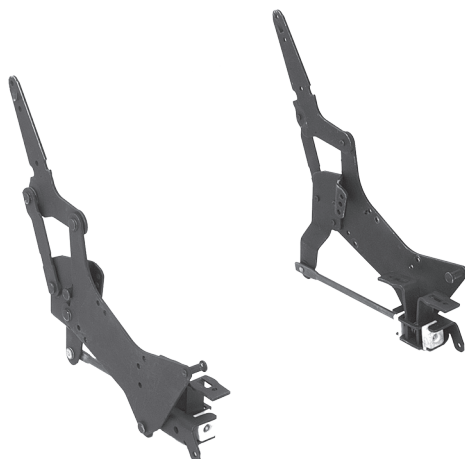

# INFINITY

Press-Back Mechanism

## Stationary look with motion function.

Infinity is either a cable or inside handle-operated press-back mechanism that makes full-recline motion possible with traditional chair and ottoman styles. It features a counterbalanced design for smoother operation from the TV to full-recline position, and has effortless operation with positive lock activation for infinite back positions.