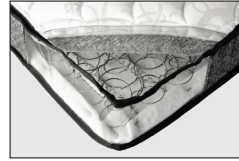

Sofa Sleeper Mattresses

Hospitality

ComforCool™

- Tri-layered mattress featuring:
 - Cushioning fiberfill top layer
 - Gel-embedded memory foam comfort layer for cool comfort
 - 253 Bonnell innerspring unit
- Mattress thickness – 6”
- Ticking – stretch knit
- CFR 1632/1633-compliant
- Use with 3500/3800 series mechanisms

Plush 312

- Ticking – Damask
- Mattress thickness – 6”
- 312 Bonnell innerspring
- CFR 1632/1633-compliant
- Mattress is flanged and hog-ringed
- Use with 3500 series mechanisms

Contract Linen

- Ticking – Damask
- Mattress thickness – 6”
- 312 Bonnell innerspring
- CFR 1632/1633-compliant
- Mattress is flanged and hog-ringed
- Use with 3500/3800 series mechanisms

Gold

- Ticking – Damask
- Mattress thickness – 6”
- 253 Bonnell innerspring
- CFR 1632/1633-compliant
- Mattress is flanged and hog-ringed
- Use with 3500/3800 series mechanisms

Memory Flex™ foam sleeper mattress

- Tri-layered mattress featuring:
 - Cushioning fiberfill top layer
 - Visco-elastic memory foam layer
 - Dense polyurethane foam
- Mattress thickness – 5”
- Ticking – stretch knit
- CFR 1632/1633-compliant
- Use with 2500/2700/3500 series mechanisms