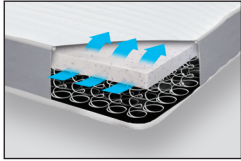

Sofa Sleeper Mattresses

Hospitality

ComforCool™

- Tri-layered mattress featuring:
 - Cushioning fiberfill top layer
 - Gel-embedded memory foam comfort layer for cool comfort
 - 253 Bonnell innerspring unit
- Mattress thickness – 6”
- Ticking – stretch knit
- CFR 1632/1633-compliant
- Use with 3500/3800 series mechanisms

Plush 312

- Ticking – Damask
- Mattress thickness – 6”
- 312 Bonnell innerspring
- CFR 1632/1633-compliant
- Mattress is flanged and hog-ringed
- Use with 3500 series mechanisms

Contract Linen

- Ticking – Damask
- Mattress thickness – 6”
- 312 Bonnell innerspring
- CFR 1632/1633-compliant
- Mattress is flanged and hog-ringed
- Use with 3500/3800 series mechanisms