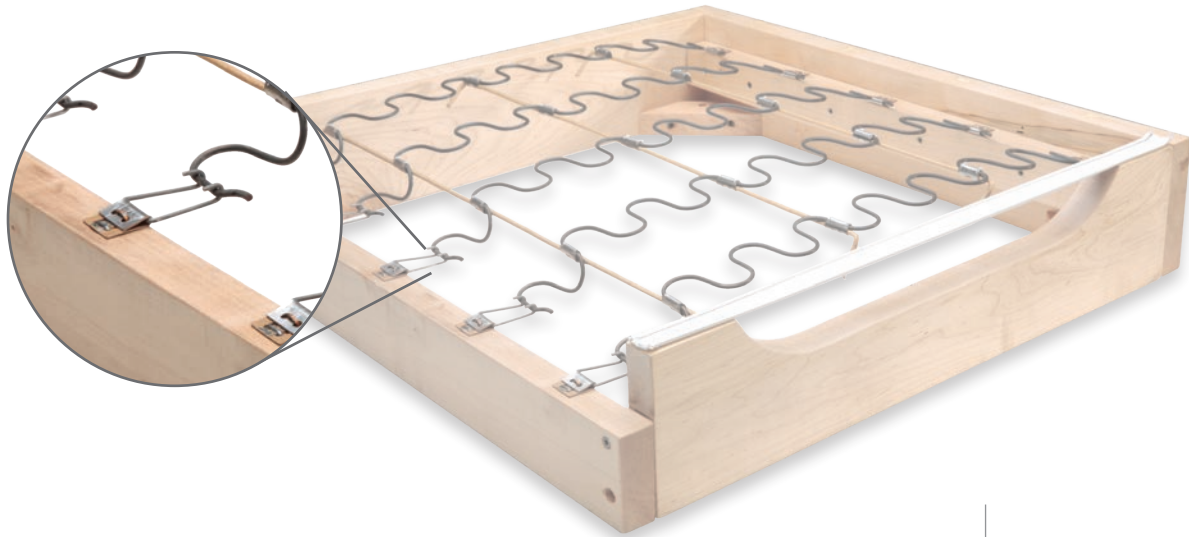

SuperFlex™

Seat Hinge System

Seat hinge system great for motion seating or stationary applications.

The SuperFlex™ seat hinge system offers top-quality comfort and provides a deep ride while maintaining proper support. It is cost-effective and the unique torsion action of the engineered No-Sag® sinuous spring creates luxurious comfort.

Single

Love Seat

Sofa

Sectional

Leggett & Platt
FURNITURE COMPONENTS

800.888.4569
HFC@leggett.com
LPFurnitureComponents.com