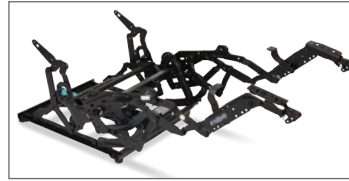

Wallhugger® ST

Metal-to-the-Floor Mechanism
8602 (Vertical), 8652 (Horizontal)

Wallhugger® ST PM
8617

More strength and less backrest movement.

Wallhugger® ST is a metal-to-the-floor mechanism designed with improved pivot links for greater strength and less backrest movement. It offers smooth opening and closing while still being strong enough to support 350 lbs.

Single

Love Seat

Sofa

Sectional

SEAT CUSHION WIDTH REFERENCE CHART

ORDERING DASH	SEAT CUSHION WIDTH	
	INCHES	METRIC
0	20.5	520.70
1	21.5	546.10
2	22.5	571.50
3	23.5	596.90
4	24.5	622.30
5	25.5	647.70
6	26.5	673.10
7	27.5	698.50
9	29.5	749.30
10	30.5	774.70
13	33.5	850.90
14	34.5	876.30